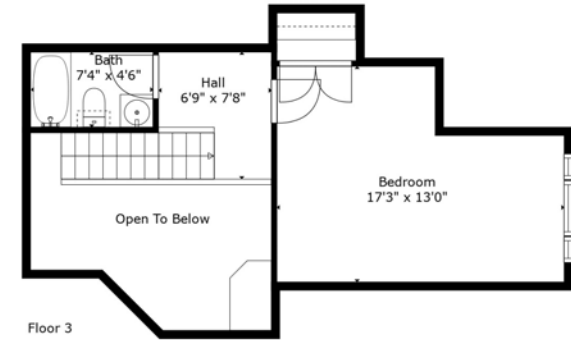

Floor 2

Floor 3

Floor 1

TOTAL: 3108 sq. ft
 Below Ground: 1303 sq. ft, FLOOR 2: 1483 sq. ft, FLOOR 3: 322 sq. ft
 EXCLUDED AREAS: ELECTRICAL ROOM: 177 sq. ft, GARAGE: 385 sq. ft, FIREPLACE: 5 sq. ft,
 OPEN TO BELOW: 111 sq. ft