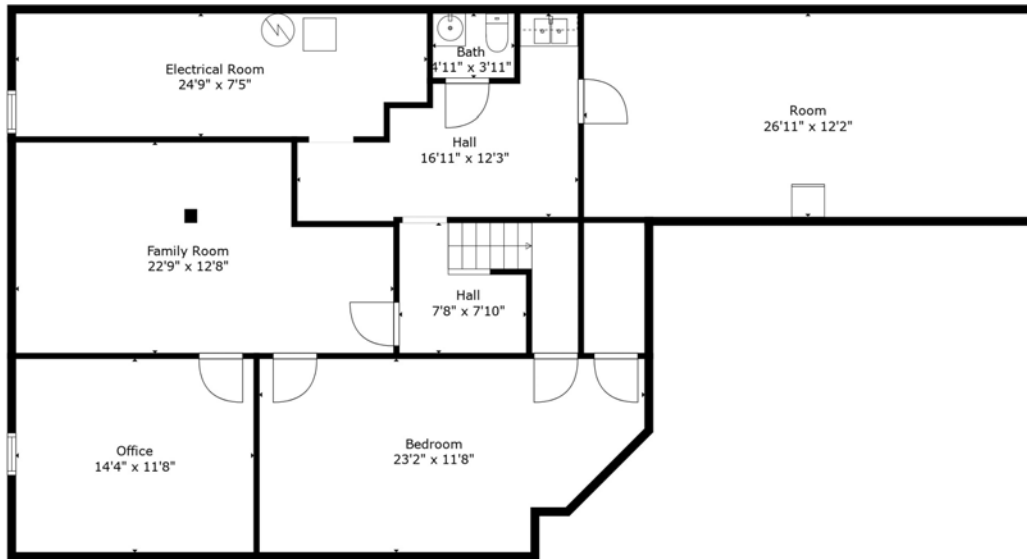

Floor 2

Floor 3

Floor 1

TOTAL: 3108 sq. ft
 Below Ground: 1303 sq. ft, FLOOR 2: 1483 sq. ft, FLOOR 3: 322 sq. ft
 EXCLUDED AREAS: ELECTRICAL ROOM: 177 sq. ft, GARAGE: 385 sq. ft, FIREPLACE: 5 sq. ft,
 OPEN TO BELOW: 111 sq. ft